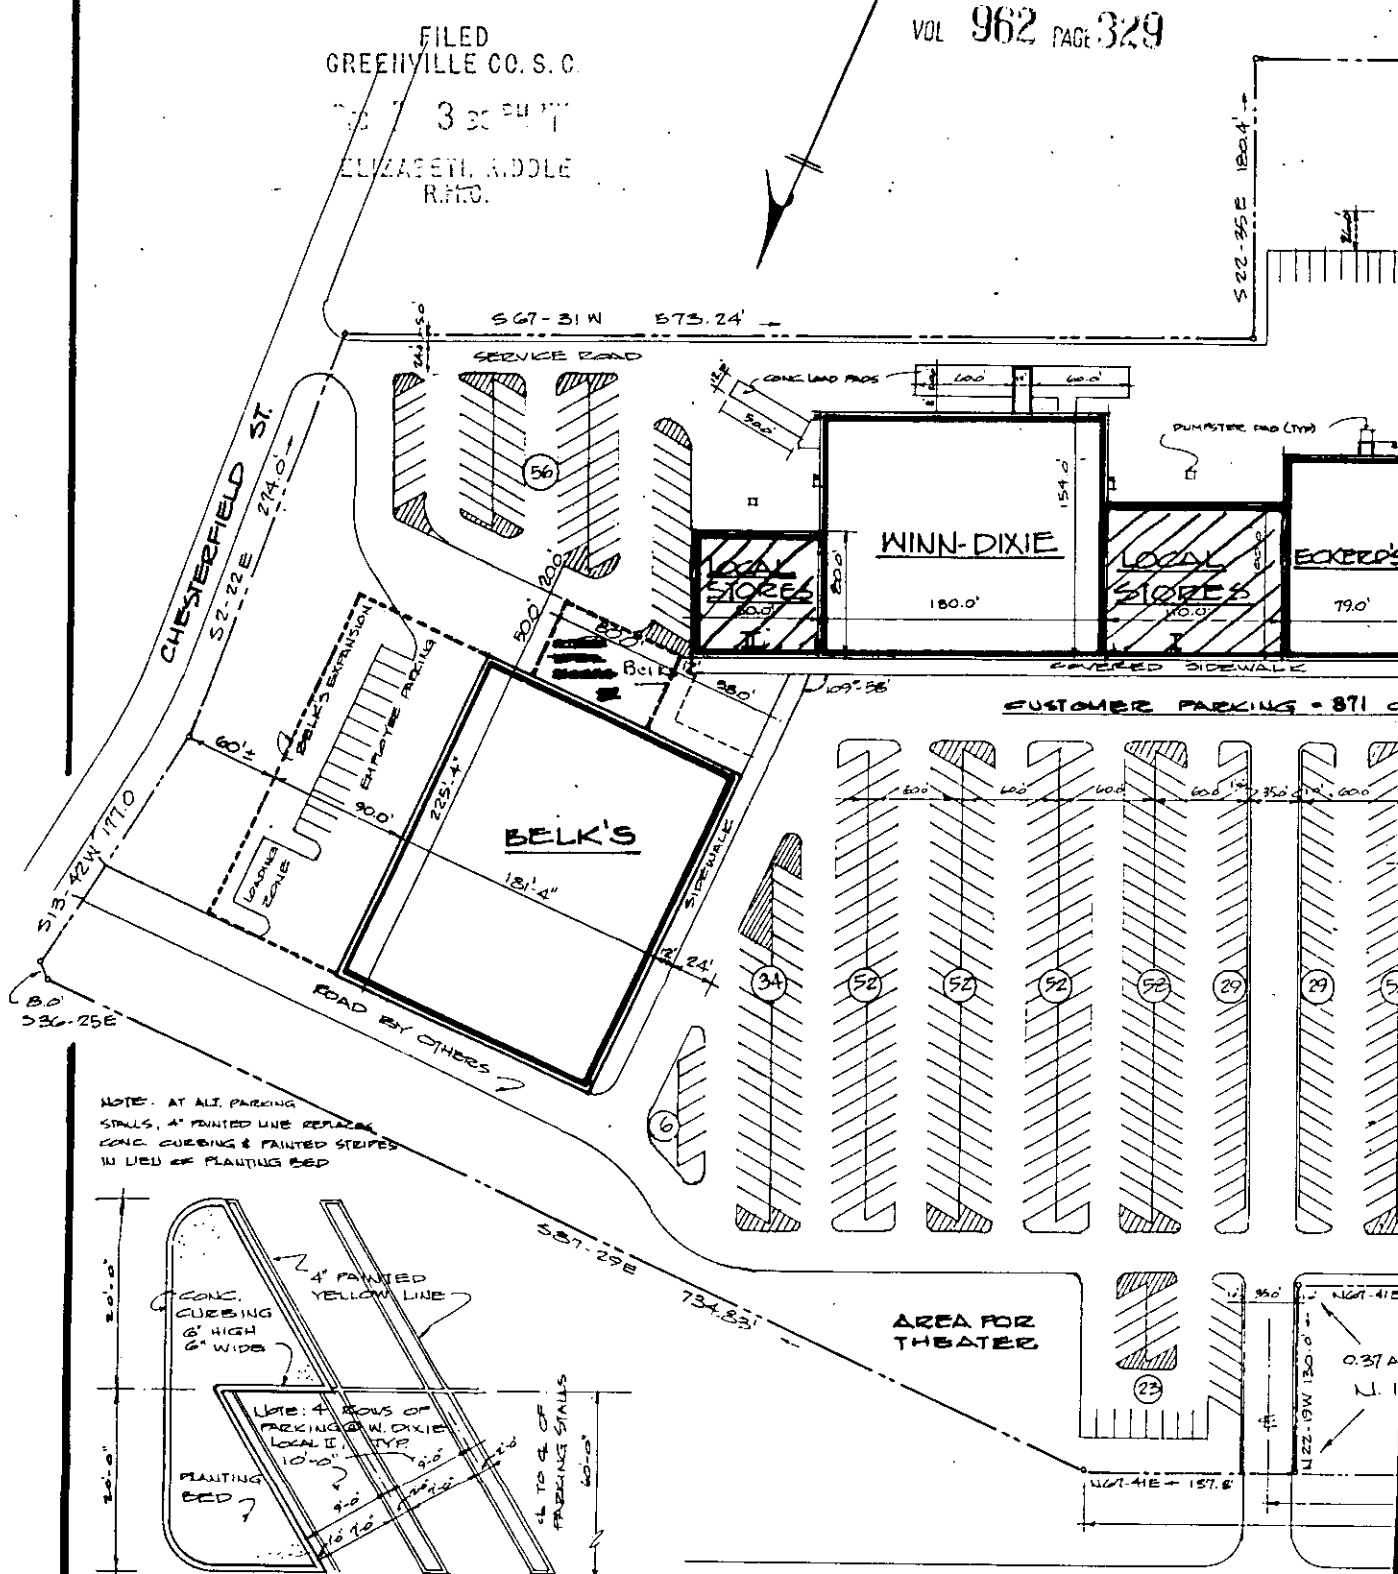

FILED
GREENVILLE CO. S. C.

VOL 962 PAGE 329

300' 4" W
ELIZABETH ADOLE
R.F.D.

NOTE: AT ALL PARKING STALLS, A PAINTED LINE REPLACES CONC. CURBING & PAINTED STRIPES IN LIEU OF PLANTING BED

TYPICAL PARKING BAY